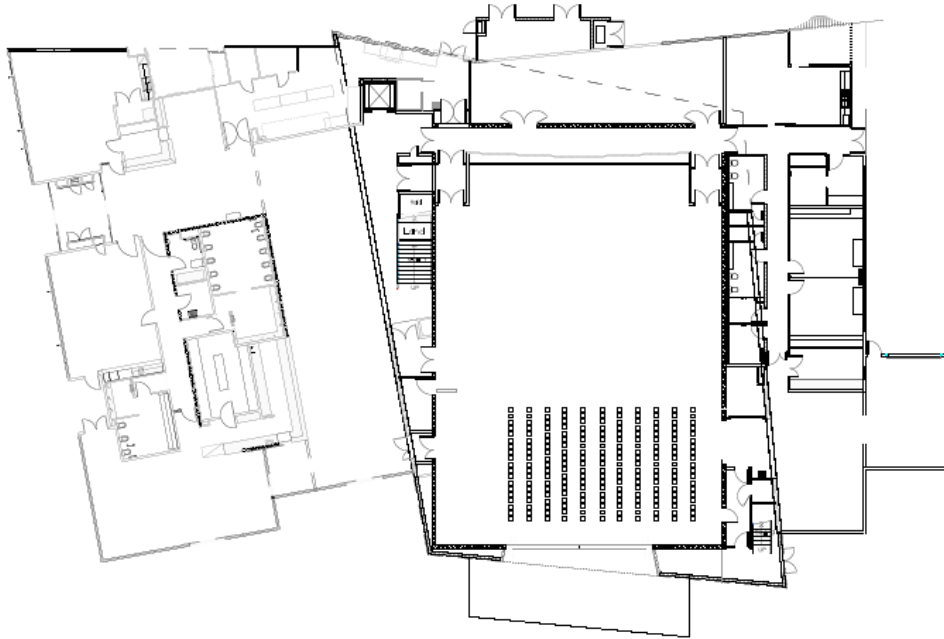

Auditorium - Flat floor conference/dinner/events

Large hall trestle

49 trestles (eight seats per trestle)
392 seats

Large hall roundtables

31 roundtables (10 seats per roundtable)
310 seats

Auditorium - Flat floor conference/dinner/events

Small hall theatre

209 seats (flat floor)

Small presentation area

Small hall boardroom

14 trestles

66 seats

Auditorium - Flat floor conference/dinner/events

Large hall standing