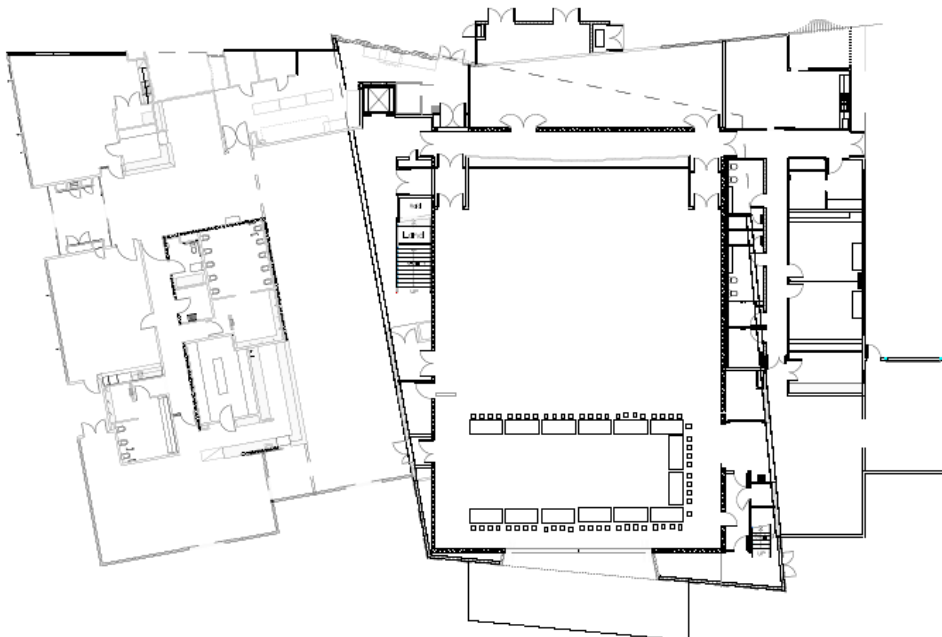

Auditorium - Flat floor conference/dinner/events

Large hall trestle

49 trestles (eight seats per trestle)
392 seats

Large hall roundtables

31 roundtables (10 seats per roundtable)
310 seats

Auditorium - Flat floor conference/dinner/events

Small hall theatre

209 seats (flat floor)

Small presentation area

Small hall boardroom

14 trestles

66 seats

Auditorium - Flat floor conference/dinner/events

Large hall standing