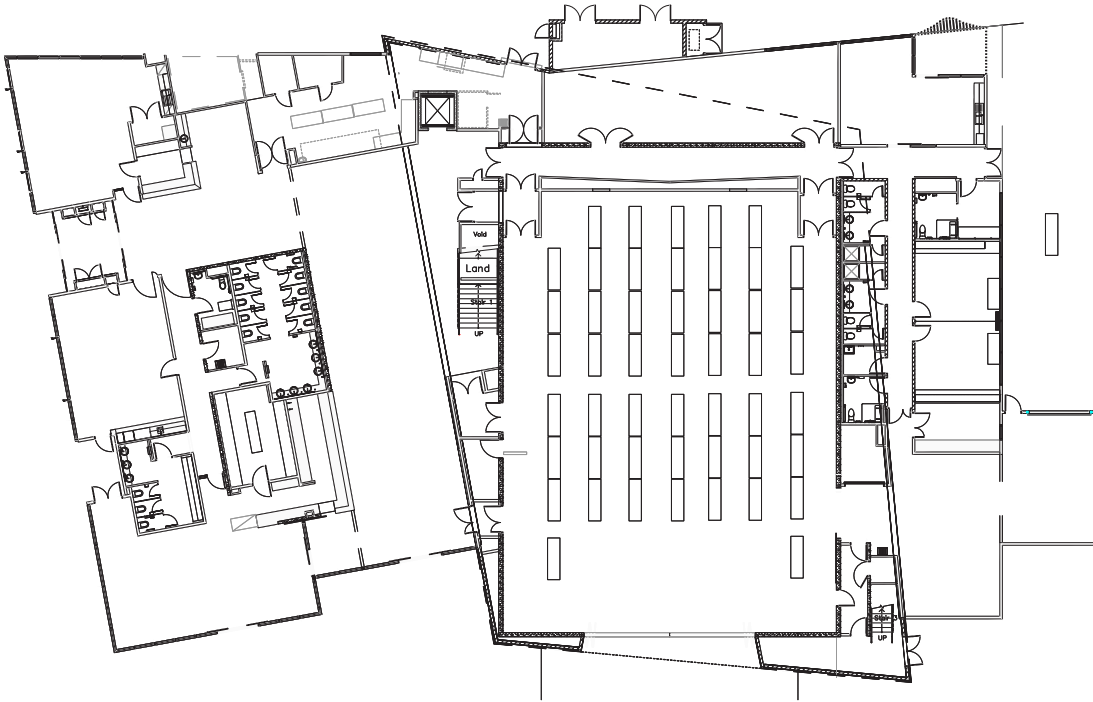

Auditorium - Flat floor conference/dinner/events

Large hall trestle

49 trestles (eight seats per trestle)
392 seats

Large hall roundtables

31 roundtables (10 seats per roundtable)
310 seats

Auditorium - Flat floor conference/dinner/events

Small hall theatre

209 seats (flat floor)

Small presentation area

Small hall boardroom

14 trestles

66 seats

Auditorium - Flat floor conference/dinner/events

Large hall standing