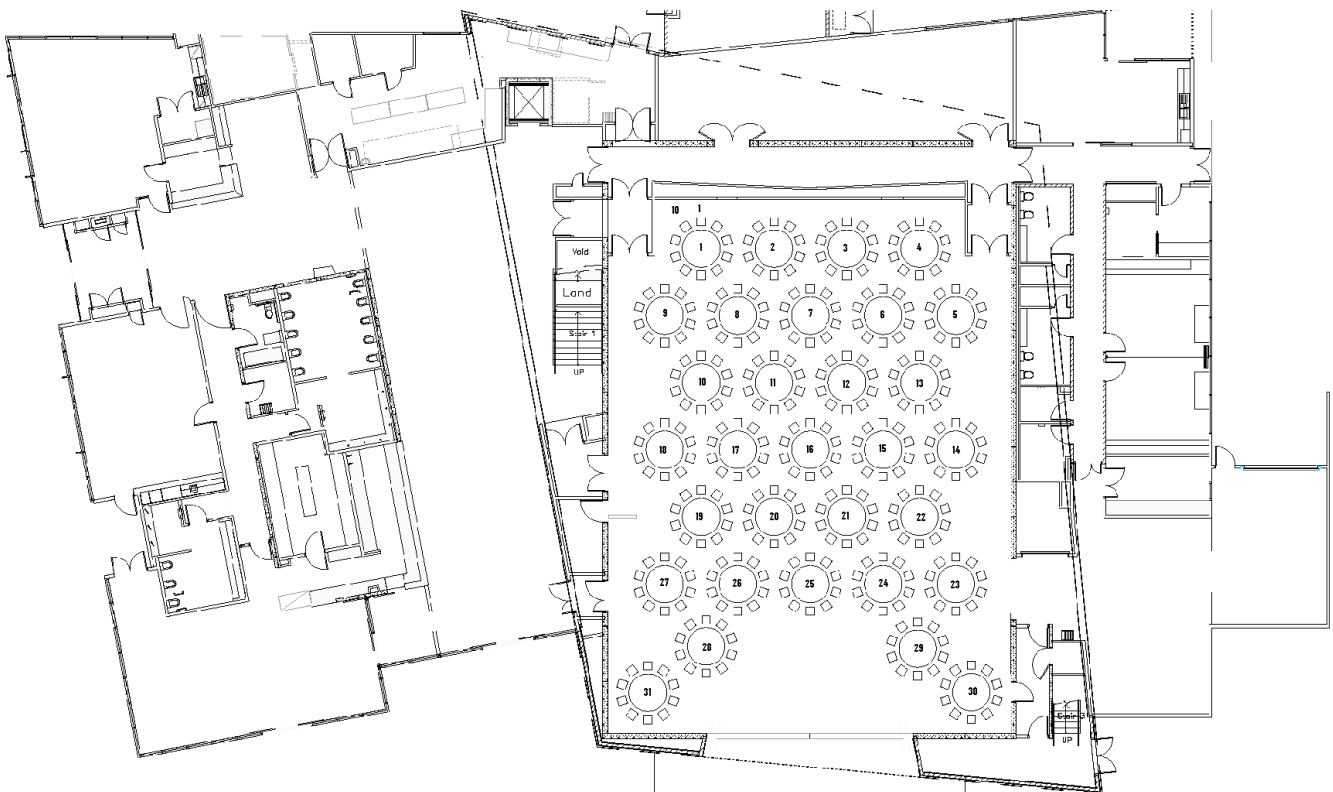

Auditorium - Flat floor conference/dinner/events

Large hall trestle

49 trestles (eight seats per trestle)
392 seats

Large hall roundtables

31 roundtables (10 seats per roundtable)
310 seats

Auditorium - Flat floor conference/dinner/events

Small hall theatre

209 seats (flat floor)

Small presentation area

Small hall boardroom

14 trestles

66 seats

Auditorium - Flat floor conference/dinner/events

Large hall standing