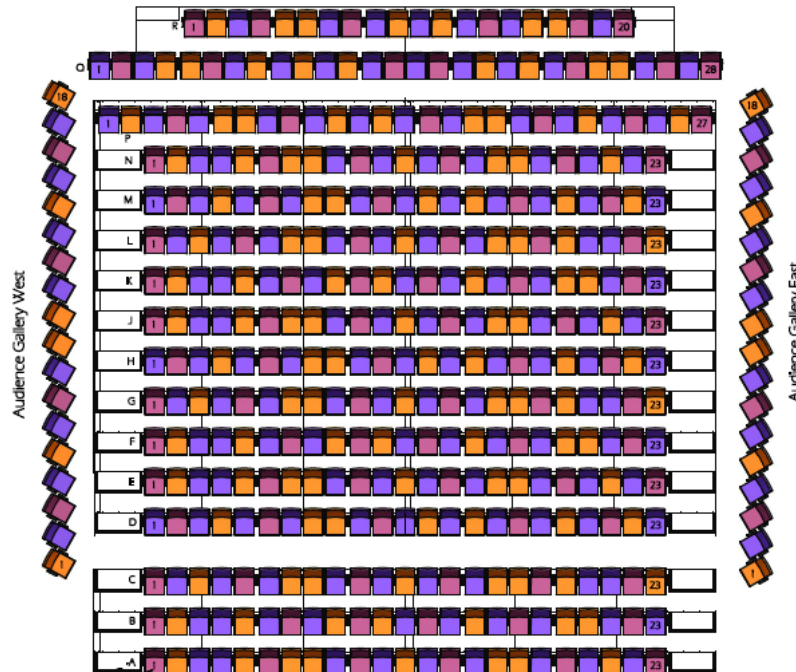

Auditorium - Theatre

Auditorium

410 tiered seats (this includes audience gallery, seating pit and main seating bank).
Accommodates a stage for performance or speeches.

Auditorium (excluding seating pit)

341 tiered seats (this includes audience gallery and main seating bank, but excludes the seating pit).
Accommodates a larger stage for performance or speeches.